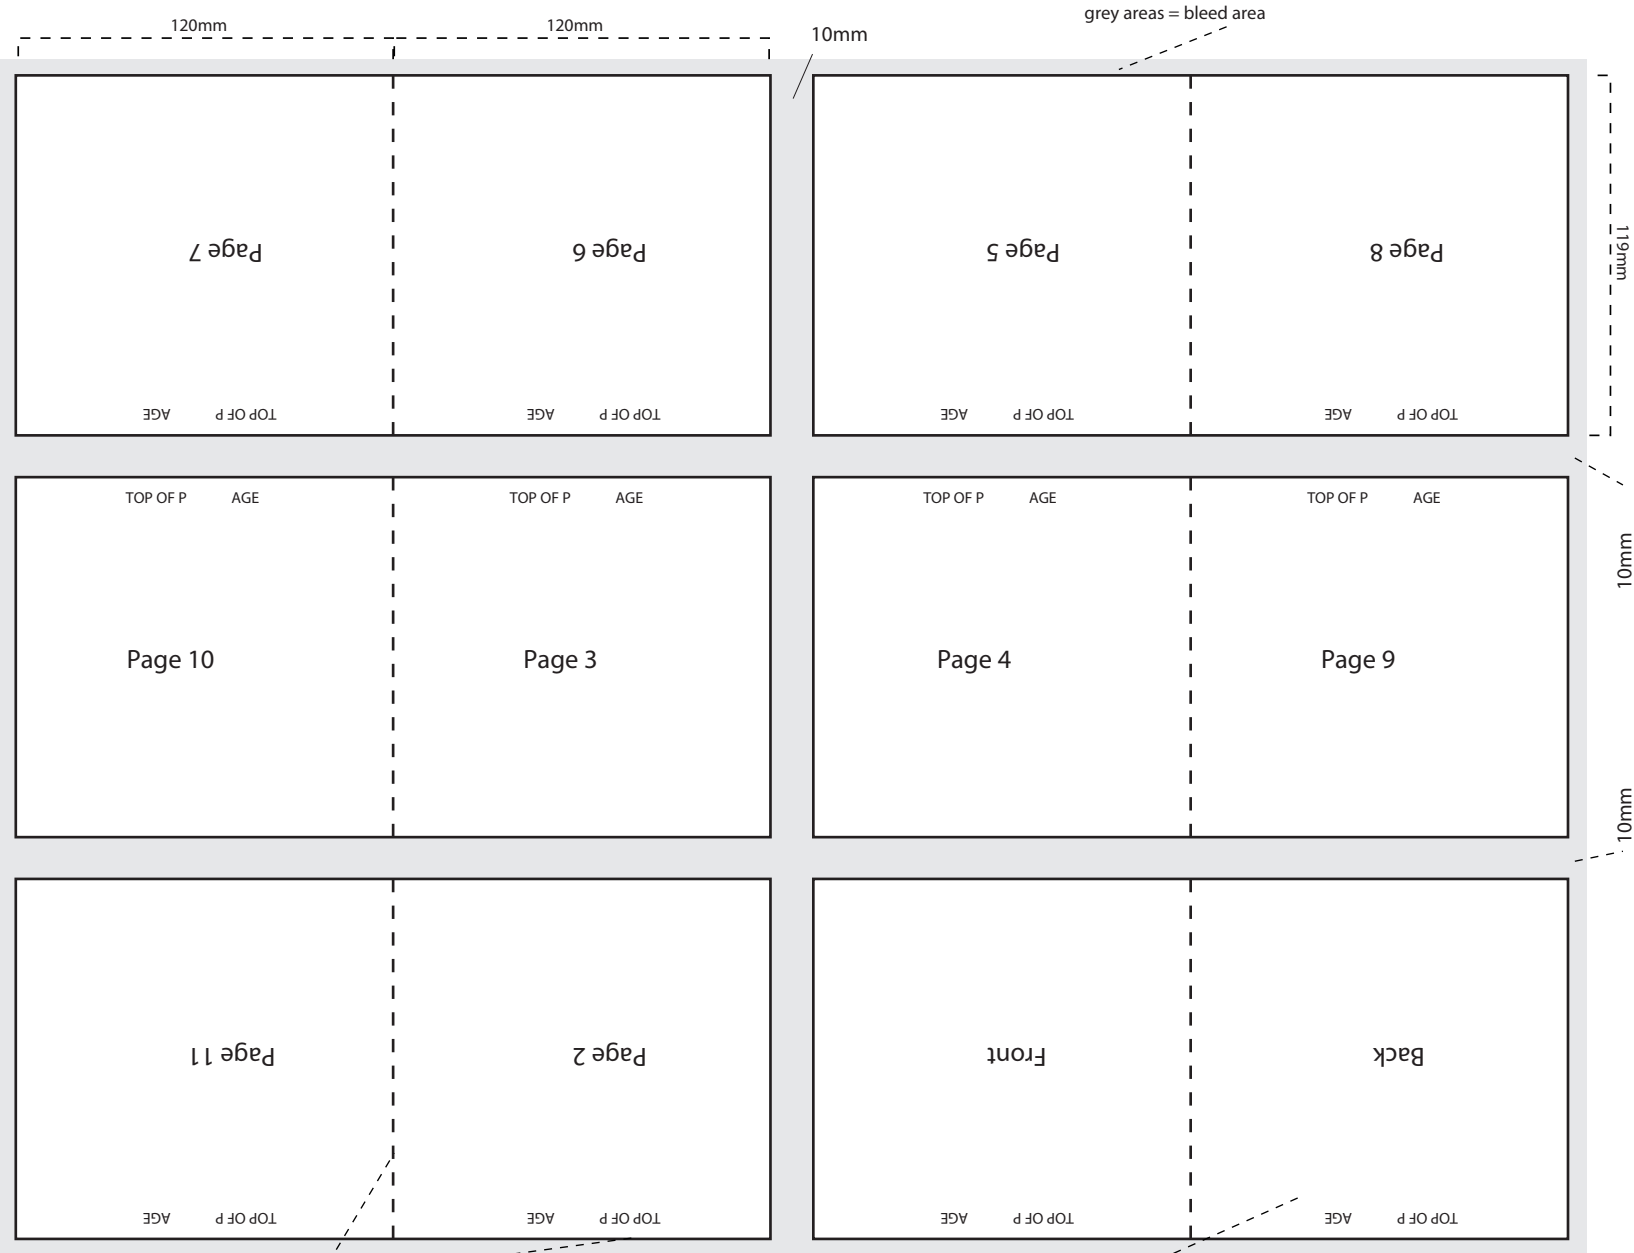

Technical Style Guide

1 2 page folder (Landscape design) 2 sided

grey areas = bleed area

120mm

120mm

10mm

119mm

10mm

10mm

Keylines.
Do not include in final artwork.

50mm GRIP

No text 5mm from edge.
If background bleeds over, there must be 3mm bleed.

163 - 165 Islington St. Collingwood Victoria 3066 Australia ABN: 76 086 574 165
 Ph: +61 3 9417 0519 Fax: +61 3 9417 0516 Email: info@gmpdisc.com