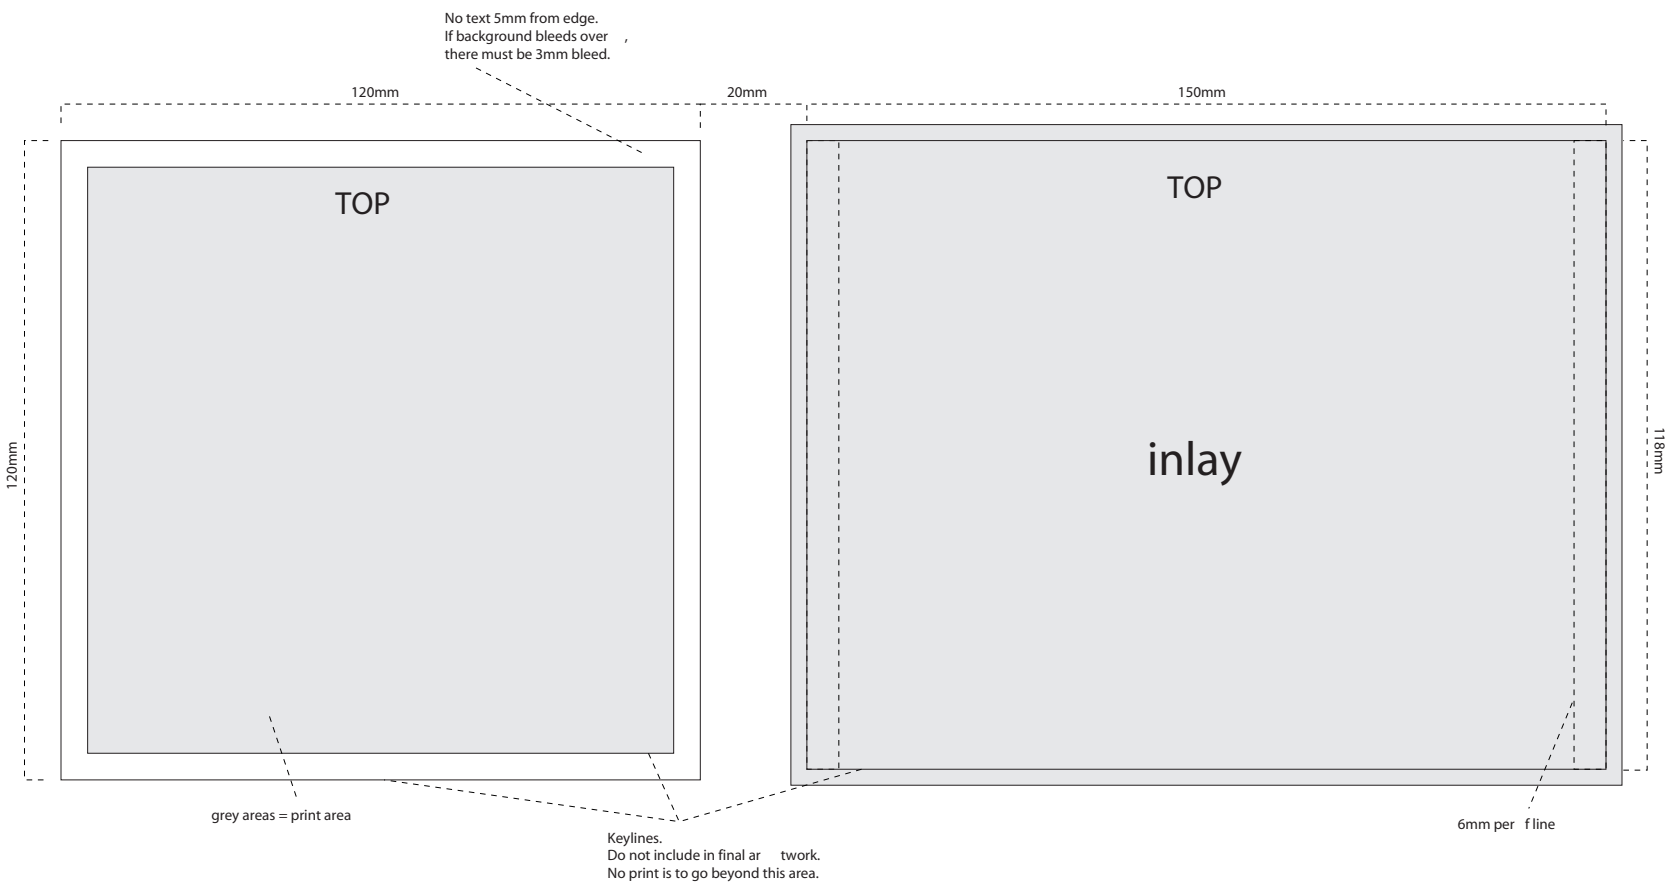

Technical Style Guide

1 page print + inlay 1 sided

FILM SPECIFICATIONS:

150 lpi Negatives right reading emulsion down film

163 - 165 Islington St. Collingwood Victoria 3066 Australia ABN: 76 086 574 165
Ph: +61 3 9417 0519 Fax: +61 3 9417 0516 Email: info@gmpdisc.com