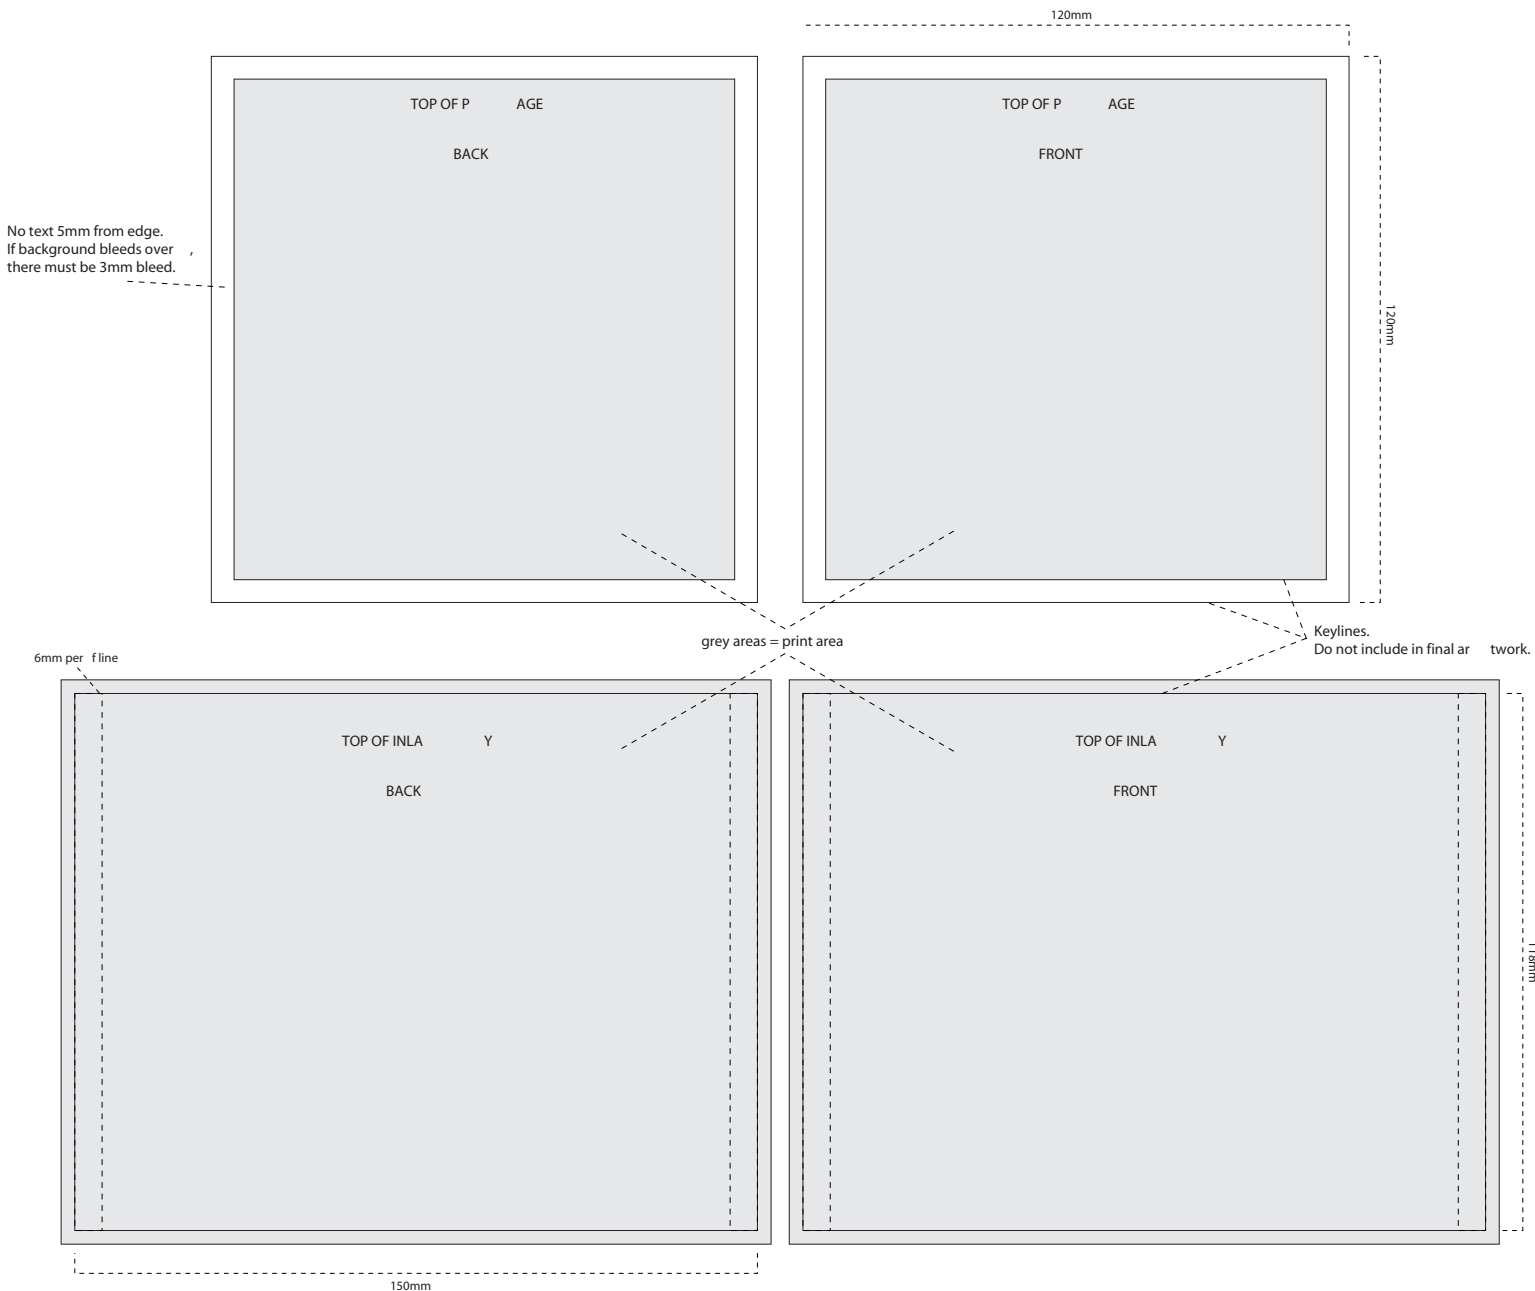

Technical Style Guide

2 page print + inlay 2 sided

FILM SPECIFICATIONS

RESOLUTION: 150 lpi Negatives right reading emulsion down film

163 - 165 Islington St. Collingwood Victoria 3066 Australia ABN: 76 086 574 165
Ph: +61 3 9417 0519 Fax: +61 3 9417 0516 Email: info@gmpdisc.com