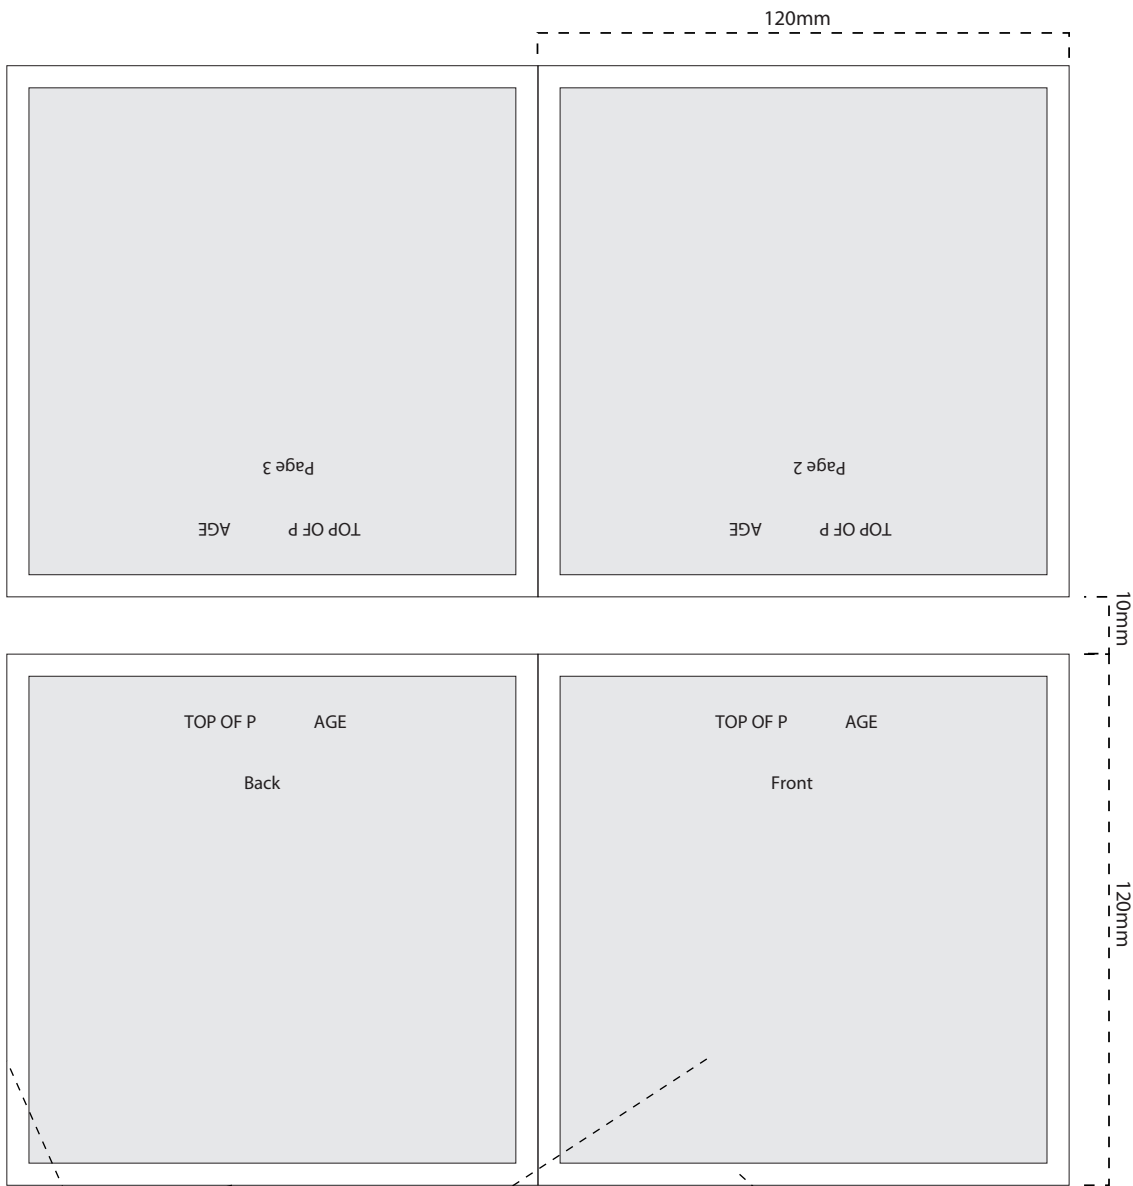

Technical Style Guide

4 page print 2 sided

FILM SPECIFICATIONS:

150 LPI, negative, right reading, emulsion down.

Keylines.
Do not include in final artwork.

grey areas = print area

No text 5mm from edge.
If background bleeds over, there must be 3mm bleed.