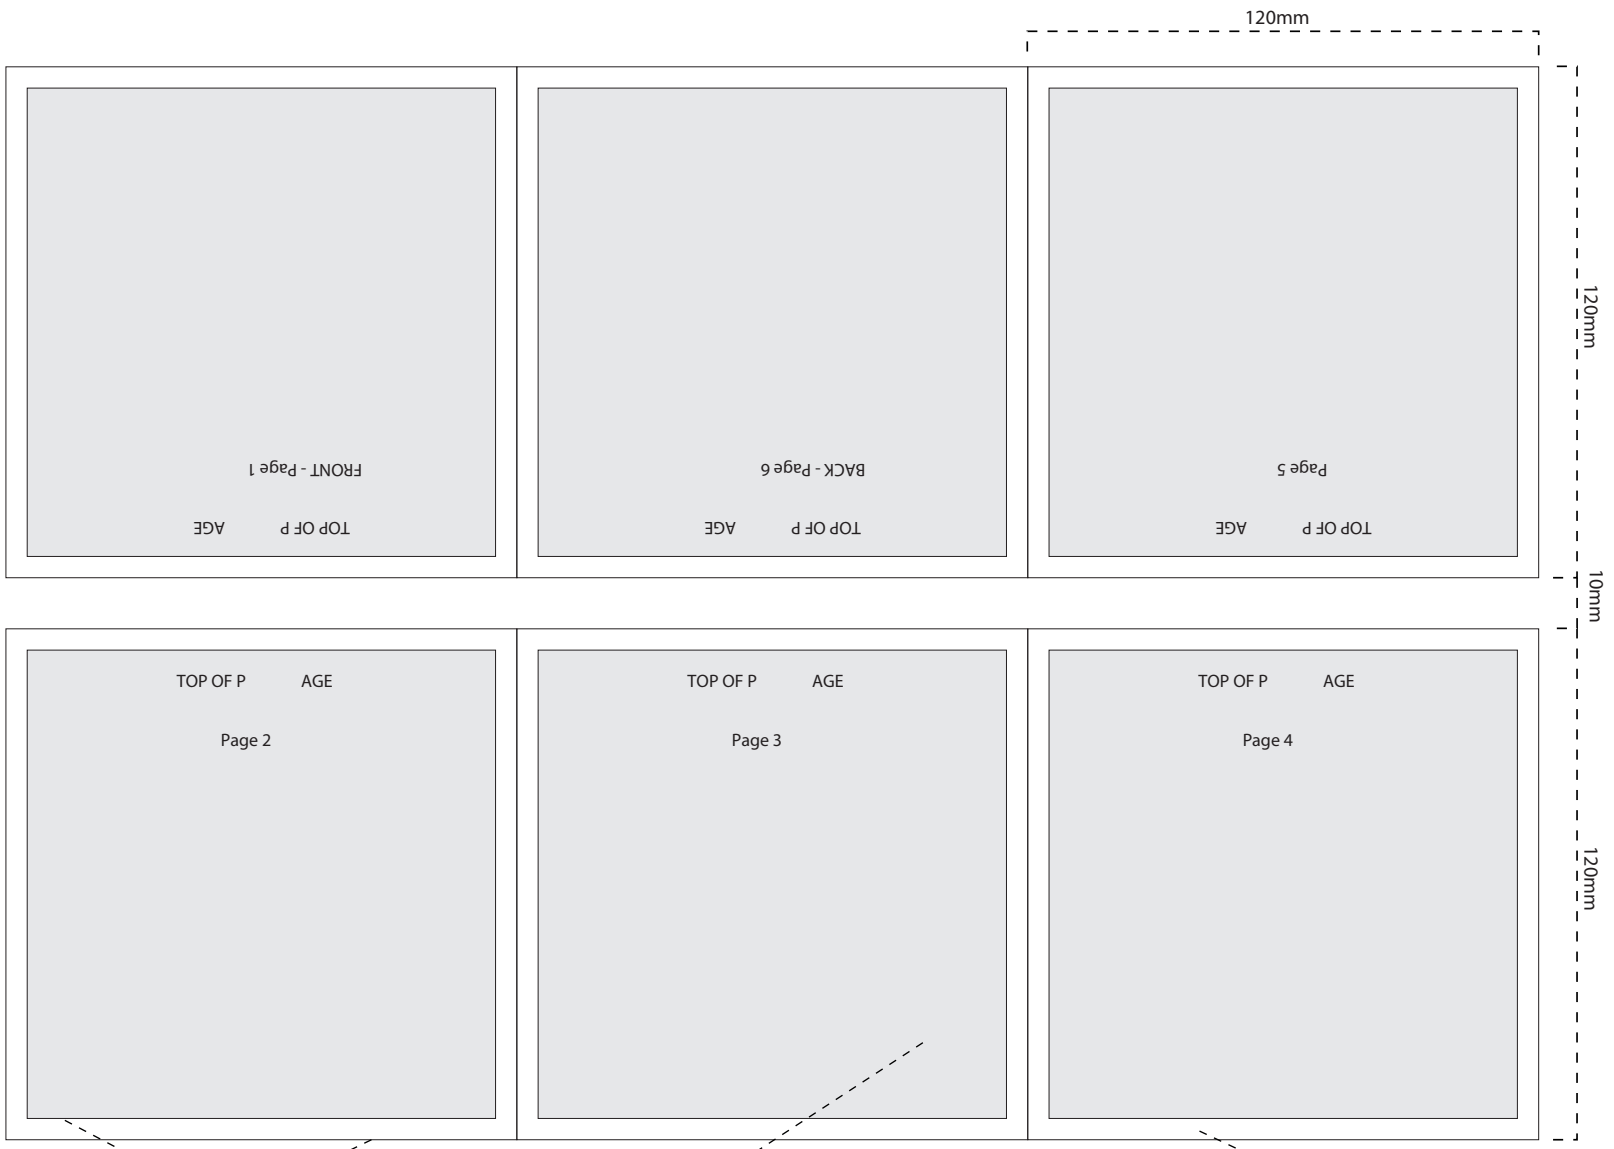

Technical Style Guide

6 page print 2 sided

FILM SPECIFICATIONS:

RESOLUTION: 150 LPI, negative, right reading, emulsion down.

Keylines.
Do not include in final artwork.

grey areas = print area

No text 5mm from edge.
If background bleeds over , there must be 3mm bleed.