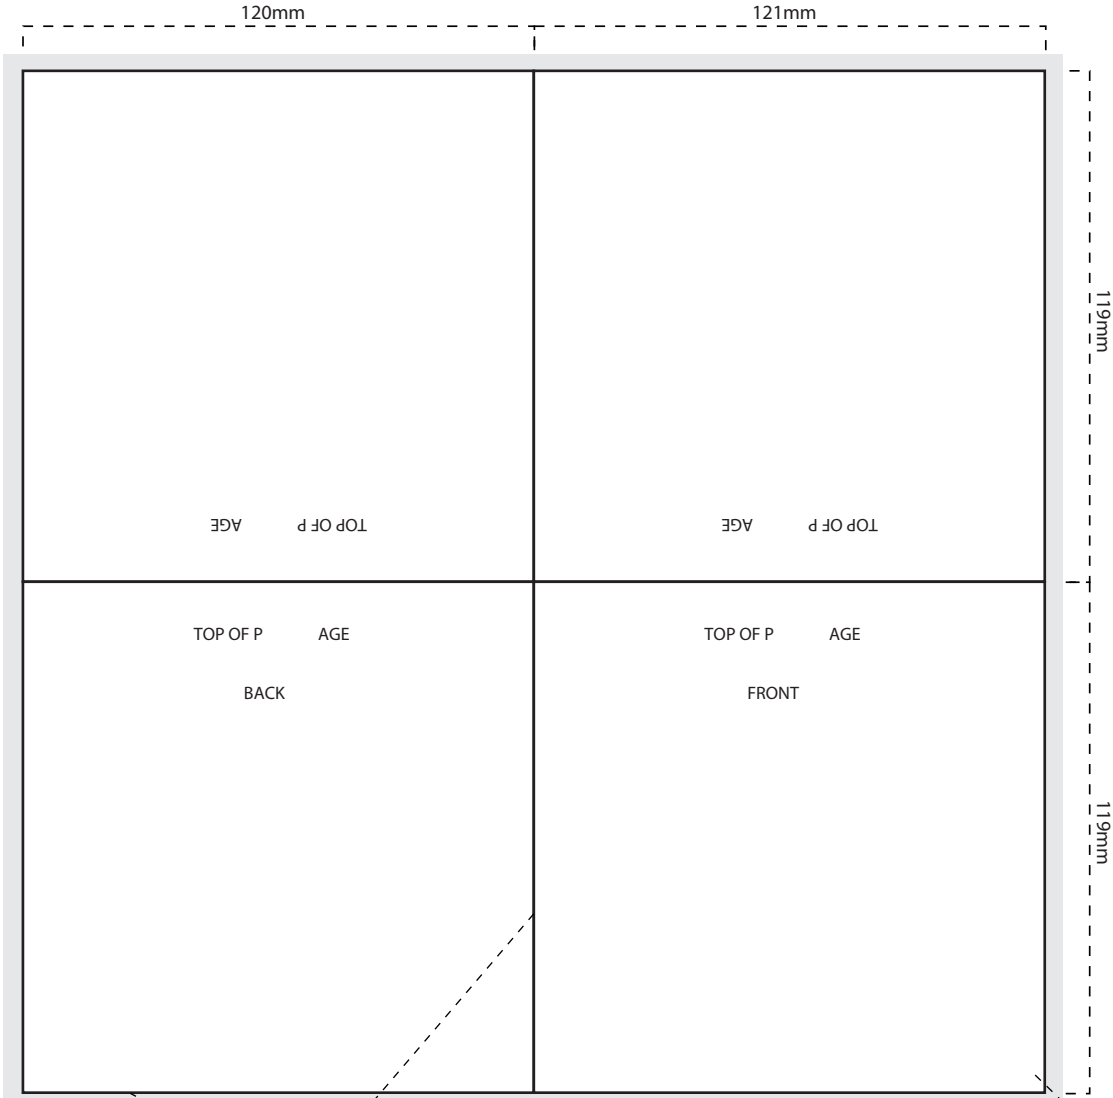

Technical Style Guide

8 page folder (poster) 2 sided

FILM SPECIFICA

TIONS: 150 LPI, negative, right reading, emulsion down.

Keylines.
Do not include in final artwork.

grey areas = bleed area

No text 5mm from edge.
If background bleeds over ,
there must be 3mm bleed.